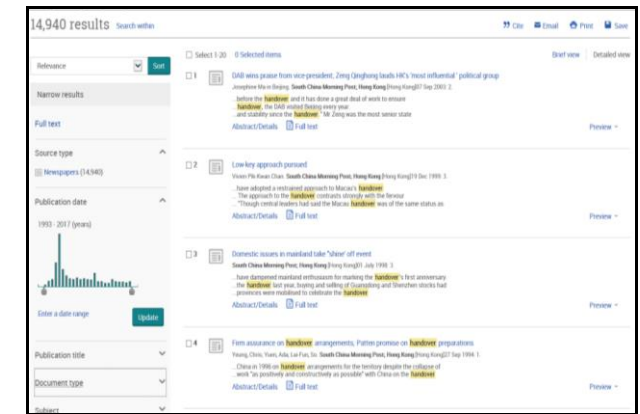

International Newsstream: South China Morning Post 包含 1993 年至今《南華早報》的所有新聞內容，包括最新一份報章的新聞內容。讀者除可按出版日期閱覽全文內容外，還可利用全文檢索功能搜尋不同主題。

Searching

Basic Search

1. Type in keywords in the search field;

2. Click **Search** to search.

Advanced Search

1. Click Advanced Search;
2. Type in keywords in the multiple query boxes;
3. Limit the results by Publication date; or providing terms of Organization, Person, Location, etc.;
4. Click Search and a list of articles matching your search appears.

Browse Specific Issue

Viewing & Refining Search Results

1. Refine the search results by Publication date, Subject, Company/organization, Location, Person, etc.;
2. Select the suitable article. Click to view the full text of the article.