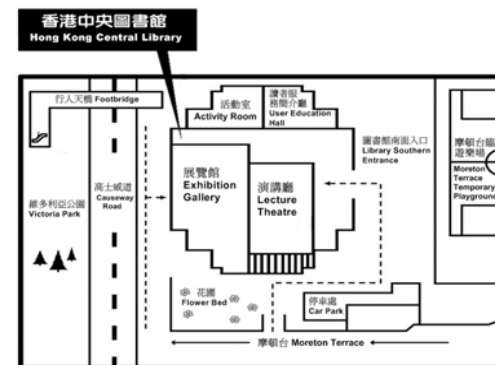

演講廳節目圖例 Legend for the events of Lecture Theatre	
*	免費入場 (不設門票) Free admission (no ticket needed)
#	憑票免費入場 Free admission by ticket
△	報名入場 Admission by enrollment

地址：香港銅鑼灣高士威道 66 號  
Address: 66 Causeway Road, Causeway Bay, Hong Kong  
訂租查詢 Booking Enquiry: 2921 0503  
傳真號碼 Fax Number: 2504 2091  
網址 Website: <http://www.hkpl.gov.hk>