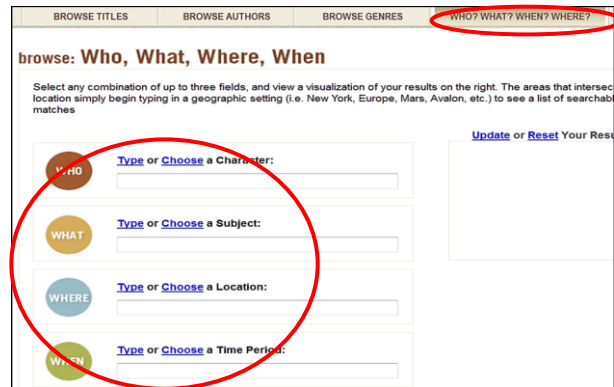

The screenshot shows the 'Advanced Search' form. At the top, there are two rows of filter options: 'FILTER BY: Fiction Non-Fiction' and 'FIND BOOKS FOR: Adults Young Adults Children's'. These are circled in red. Below this, the form has a section 'Fill in one or more fields to limit your search' with input fields for Author, Title, Genre/Story Type (a dropdown menu), Sub Genre (a dropdown menu), Subject, Location, Time Period, Character Descriptor, and Character Name. There are also 'close' and 'SEARCH' buttons.

Browsing

Browse by:

- Titles
- Authors
- Genres
- Who?What?When?Where?
- Expert Picks
- Award Winners

Browse by Genres

1. Select Fiction or Non-fiction.
2. Choose the genre, e.g., Fantasy fiction, Historical fiction, Horror stories.

Browse by Who?What?When?Where?

It provides a new way to look for a good book. It allows you to browse by Character, Subject, Location and Time Period.

Printing

1. Click on  to print.
2. Follow the standard procedures to pay for and collect the printouts.