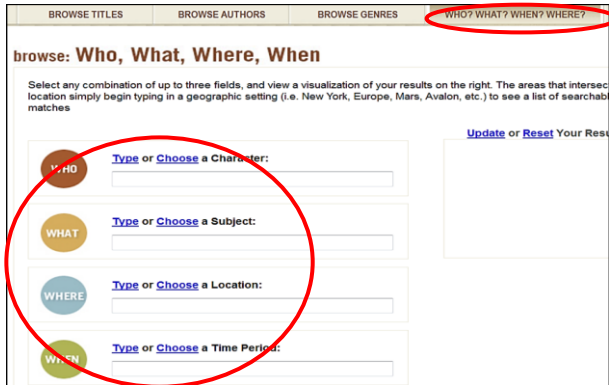

The screenshot shows the 'Advanced Search' form. At the top, there are filter options: 'FILTER BY: Fiction Non-Fiction' and 'FIND BOOKS FOR: Adults Young Adults Children's'. These options are circled in red. Below the filters, the form has several input fields: 'Author', 'Title', 'Genre/Story Type' (a dropdown menu), 'Sub Genre' (a dropdown menu), 'Subject', 'Location', 'Time Period', 'Character Descriptor', and 'Character Name'. There are also 'close' and 'SEARCH' buttons.

Browsing

Browse by:

- Titles
- Authors
- Genres
- Who?What?When?Where?
- Expert Picks
- Award Winners

Browse by Genres

1. Select Fiction or Non-fiction.
2. Choose the genre, e.g., Fantasy fiction, Historical fiction, Horror stories.

Browse by Who?What?When?Where?

It provides a new way to look for a good book. It allows you to browse by Character, Subject, Location and Time Period.

Printing

1. Click on  to print.
2. Follow the standard procedures to pay for and collect the printouts.